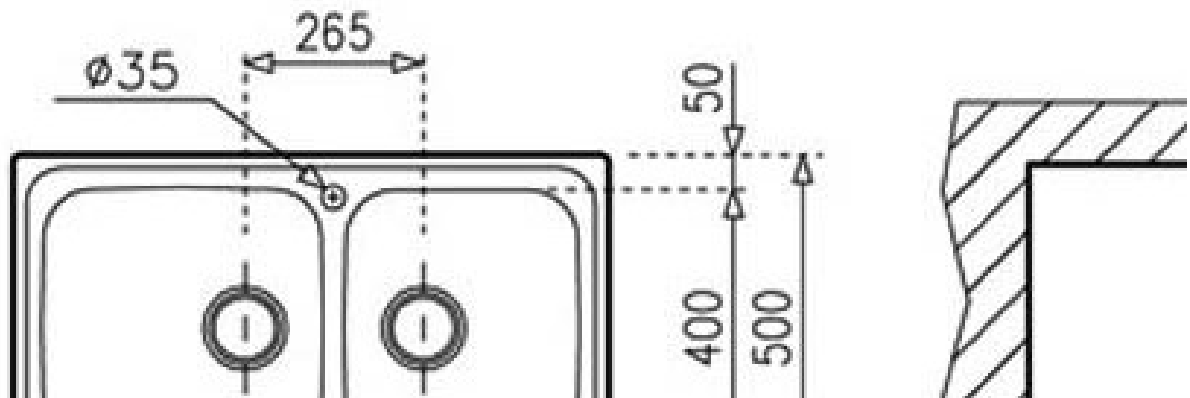

**K U Y S E N**  
ENTERPRISES, INC.

**TEKA**

Brand : TEKA, Spain  
Name : CLASSIC 2B Plus  
Item Code : 1011.9021  
Designer :  
Color / Finish: Stainless Steel  
Dimensions : Overall (LxWxH in cm)  
86 x 50 x 19

Product info:

- Double bowl inset sink
- 1 big / 1 small sink
- Big bowl: 406 x 400 x 190mm
- Small bowl: 406 x 340 x 190mm

Flushing of pipe must be done before fittings are installed. Failure to do so voids the warranty.